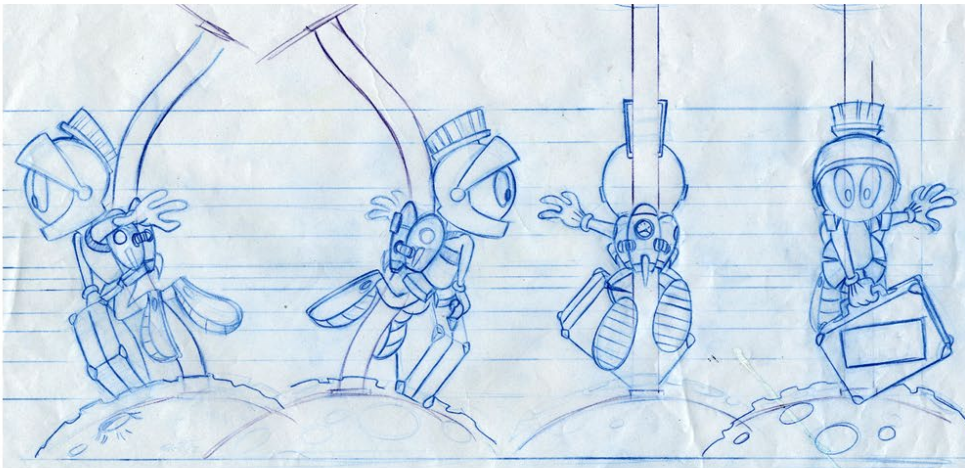

DAN BELTRAN  
danbeltran@danbeltran.com

G. MARVIN THE MARTIAN ROCKET LAMP It's "Mars or Bust" as Looney Tunes' eternally cranky alien hangs on to his glowing green spaceship for a ride home. Creates a fun Martian atmosphere in any room. Hand-painted polyresin/glass. UL®-approved. 12"H. #AM014 \$55

DIGITAL ART @ 100%.    HARD COPY @ 100%.

**CERAMIC MUG**  
 - GLAZE INSIDE  
 - MATTE FINISH ON OUTSIDE  
 - MATCH KEY COLOUR CALL OUTS

FRONT VIEW    SIDE VIEW    TOP VIEW

Depth of Eye Socket: .25 in  
 .825 in (Thinnest width of handle no less than .825 in)  
 1.34in    4.34in    3.14in (APPROXIMATELY 4.121 in)

**HANDLE DETAIL:**  
 HANDLE IS CERAMIC, NOT PLAT. ATTACHED DOWN TO THE HANDLE BODY. HANDLE MUST HAVE POINTS OF CONTACT WITH MUG.

**DISNEY STORE:**  
 FINAL CHECK PRINTED ON BOTTOM CARTRIDGE. NUMBER TO PRINT ON FRONT OF MUG. MATCH KEY COLOUR CALL OUTS. CHECK FOR THE KEY. RETURN TO CUSTOMER CARE.