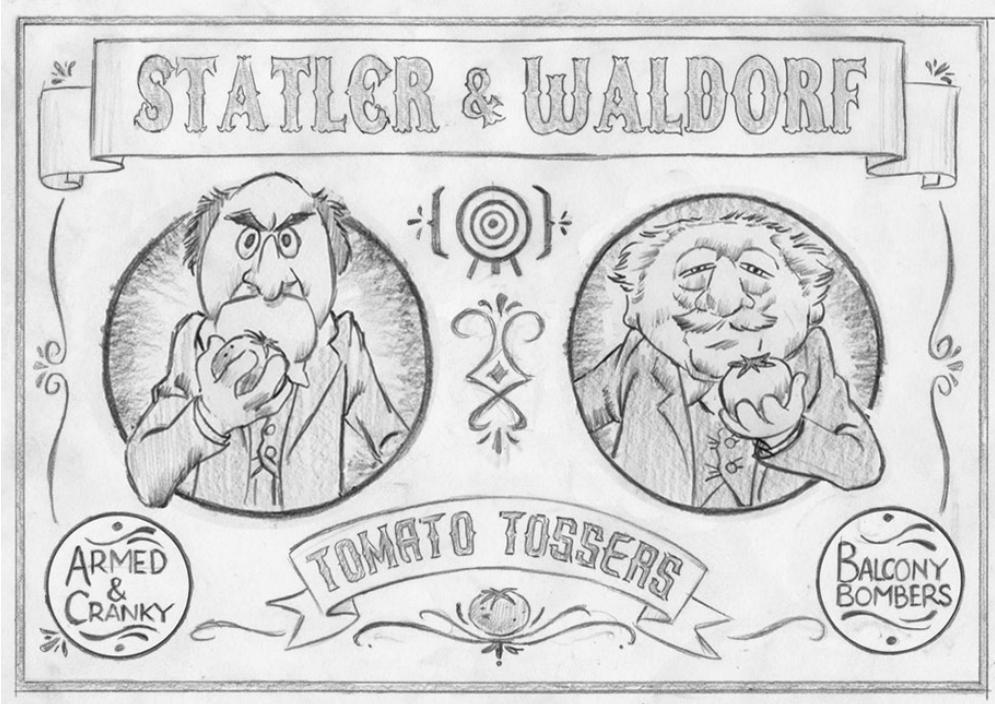

▶ [See Product Details](#)

**DAN BELTRAN**  
 danbeltran@danbeltran.com

Vinylmation Villains

Artist:  
Dan Beltran

ART REFERENCE ONLY: REFER TO SPEC PACKAGE FOR DETAILS  
 PAGE 1 OF 1  
 ITEM NAME: VINYLIMATION Disney Store 1: JCB • TEST CRUELLA • BELTRAN  
 DATE: 04.26.2010  
 REVISION: ONGACO  
**FINAL ART**  
 APPROVED FOR PRODUCTION

3 INCH VINYL TEMPLATE  
 ACTUAL SIZE OF VINYL

DAN BELTRAN  
 danbeltran@danbeltran.com

DAN BELTRAN  
danbeltran@danbeltran.com

**DAN BELTRAN**  
danbeltran@danbeltran.com

Color art by vendor

**DAN BELTRAN**  
danbeltran@danbeltran.com