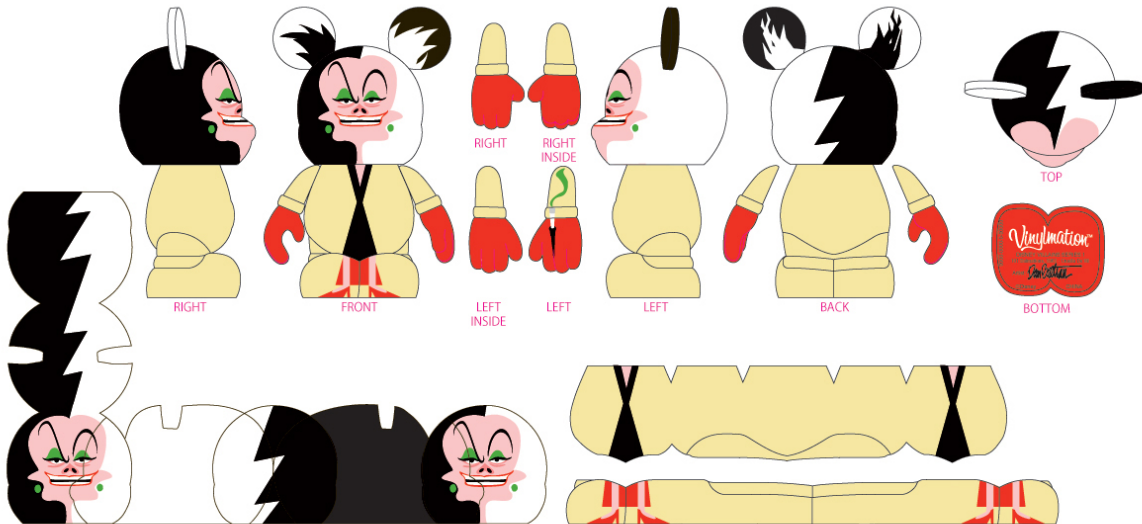

▶ [See Product Details](#)

**DAN BELTRAN**  
 danbeltran@danbeltran.com

Vinylmation Villains

Artist:  
Dan Beltran

ART REFERENCE ONLY: REFER TO SPEC PACKAGE FOR DETAILS  
 PAGE 1 OF 1  
 ITEM NAME: VINYLIMATION Disney Store 1: JCB • TEST CRUELLA • BELTRAN  
 DATE: 04.26.2010  
 REVISION: ONGACO  
**FINAL ART**  
 APPROVED FOR PRODUCTION