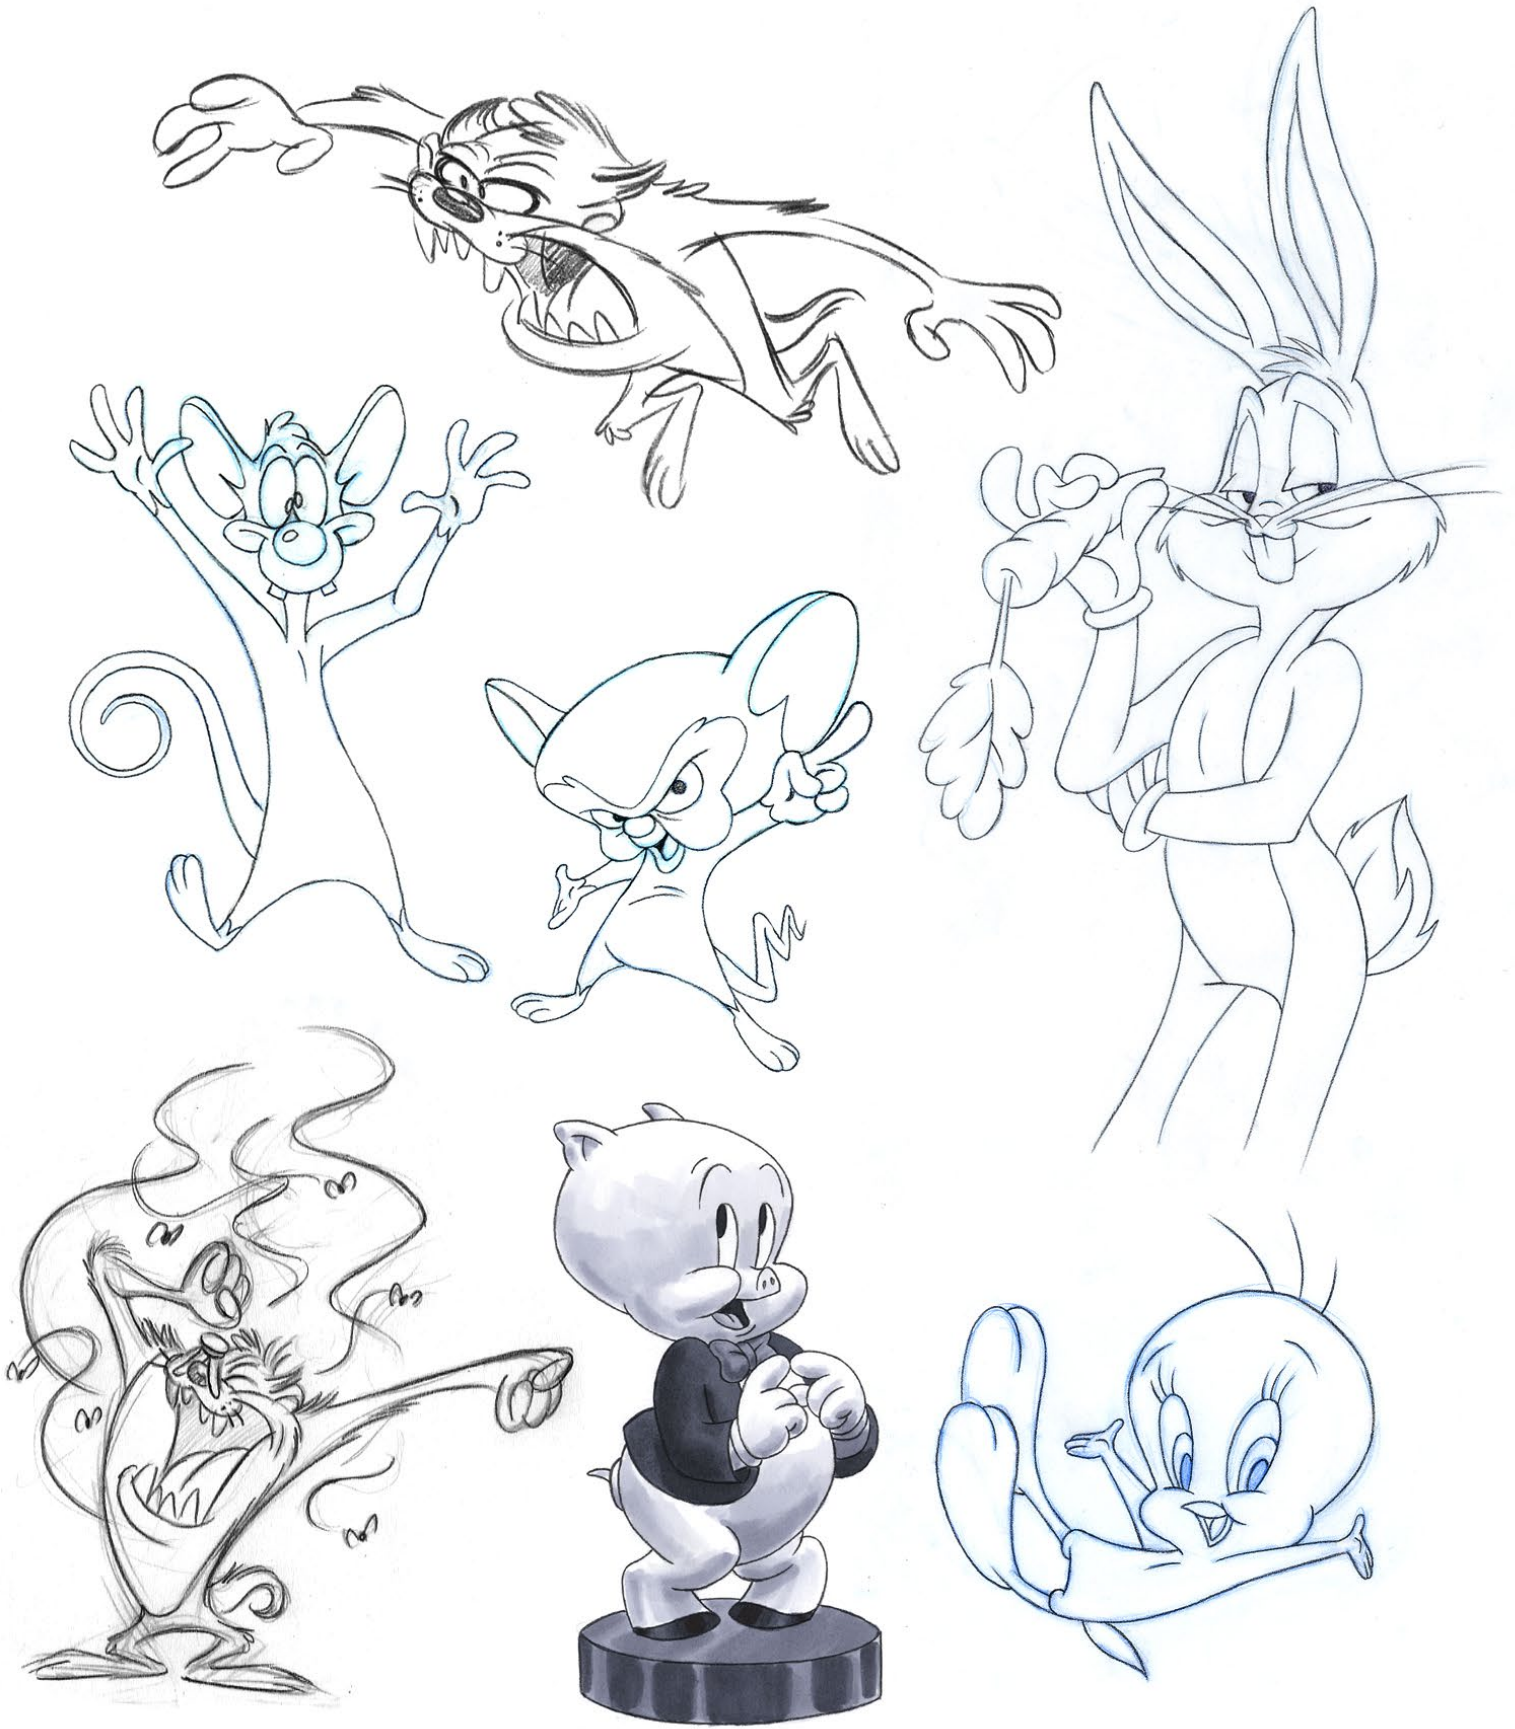

DAN BELTRAN  
danbeltran@danbeltran.com

G. MARVIN THE MARTIAN ROCKET LAMP It's "Mars or Bust" as Looney Tunes' eternally cranky alien hangs on to his glowing green spaceship for a ride home. Creates a fun Martian atmosphere in any room. Hand-painted polyresin/glass. UL®-approved. 12"H. #AM014 \$55

▶ [See Product Details](#)

**DAN BELTRAN**  
 danbeltran@danbeltran.com

Vinylmation Villains

Artist:  
Dan Beltran

ART REFERENCE ONLY: REFER TO SPEC PACKAGE FOR DETAILS  
 PAGE 1 OF 1  
 ITEM NAME: VINYLIMATION Disney Store 1: JCB • TEST CRUELLA • BELTRAN  
 DATE: 04.26.2010  
 REVISION: ONGACO  
**FINAL ART**  
 APPROVED FOR PRODUCTION

3 INCH VINYL TEMPLATE  
 ACTUAL SIZE OF VINYL

DAN BELTRAN  
 danbeltran@danbeltran.com

DAN BELTRAN  
danbeltran@danbeltran.com

**DAN BELTRAN**  
danbeltran@danbeltran.com

Color art by vendor

**DAN BELTRAN**  
danbeltran@danbeltran.com