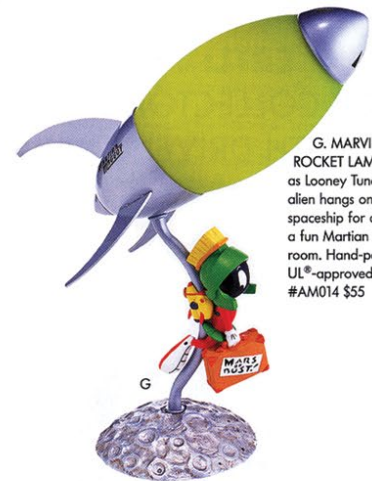

DAN BELTRAN  
danbeltran@danbeltran.com

G. MARVIN THE MARTIAN ROCKET LAMP It's "Mars or Bust" as Looney Tunes' eternally cranky alien hangs on to his glowing green spaceship for a ride home. Creates a fun Martian atmosphere in any room. Hand-painted polyresin/glass. UL®-approved. 12"H. #AM014 \$55

DIGITAL ART @ 100%.    HARD COPY @ 100%.

**CERAMIC MUG**  
 - GLAZE INSIDE  
 - MATTE FINISH ON OUTSIDE  
 - MATCH KEY COLOUR CALL OUTS

FRONT VIEW    SIDE VIEW    TOP VIEW

Depth of Eye Socket: .25 in  
 .825 in (Thinnest width of handle no less than .825 in)  
 1.34in    4.34in    3.14in (APPROXIMATELY 4.121 in)

**HANDLE DETAIL:**  
 HANDLE IS CERAMIC, NOT PLAT. ATTACHED DOWN TO THE HANDLE BODY. HANDLE MUST HAVE POINTS OF CONTACT WITH MUG.

**DISNEY STORE:**  
 FINAL CHECK PRINTED ON BOTTOM CARTRIDGE. NUMBER TO PRINT ON FRONT OF MUG. MATCH KEY COLOUR CALL OUTS. CHECK FOR THE KEY. RETURN TO CUSTOMER CARE.