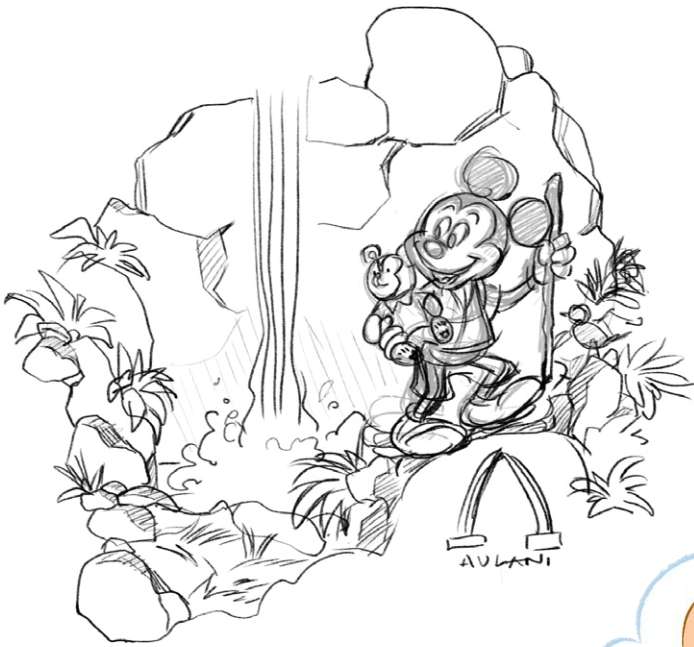

DAN BELTRAN
danbeltran@danbeltran.com