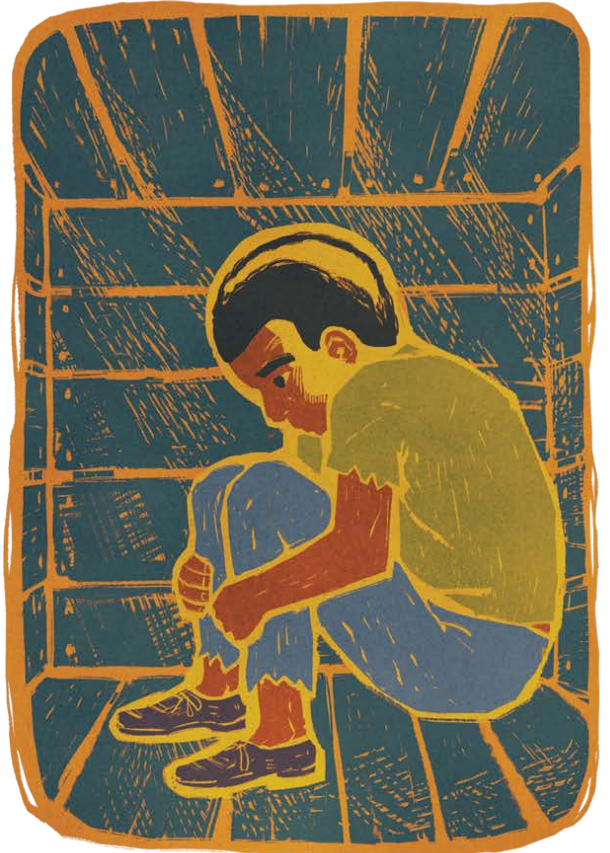

DAN BELTRAN
danbeltran@danbeltran.com