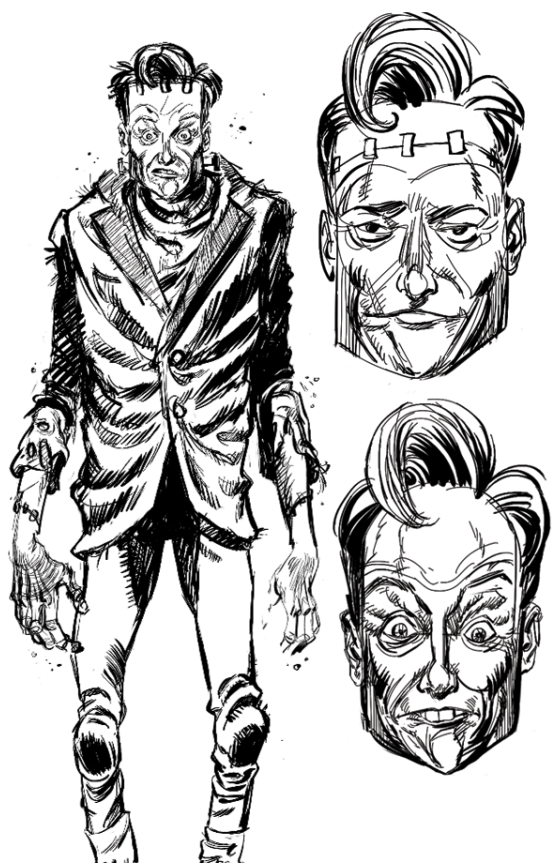

Mask flyer: Design, art, and copy.

Sona Movsesian @sonamov
@DanManBeltran your Conan-stein cutout is hanging in our office
05:43 AM - 24 Oct 13

Life-size cutout: Design, art, and build.

DAN BELTRAN
danbeltran@danbeltran.com